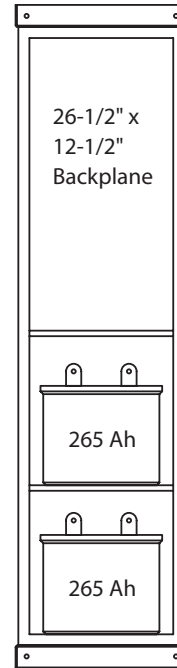

Standard MEGA-BOX Enclosures Sizes and Options

42S-2 MEGA-BOX

48S-2 MEGA-BOX

56S-2 MEGA-BOX

56S-3 MEGA-BOX

62S-3 MEGA-BOX

42-2 Double Wide MEGA-BOX

42-4 Double Wide MEGA-BOX

48-4 Double Wide MEGA-BOX

56-4 Double Wide MEGA-BOX

56-6 Double Wide MEGA-BOX

62-6 Double Wide MEGA-BOX

Solarcraft, Inc. is located southwest of Houston in Stafford, Texas.

Solarcraft, Inc.
4007C Greenbriar Drive
Stafford, Texas 77477