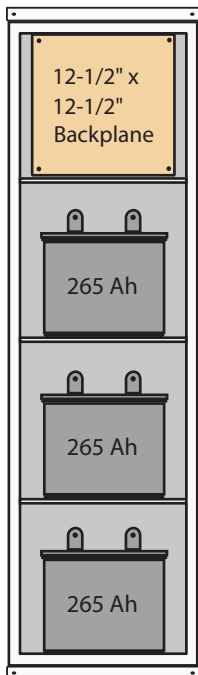

### Standard MEGA-BOX Enclosures Sizes and Options

**42S-2 MEGA-BOX**  
42" x 16 1/2" x 25"

**48S-2 MEGA-BOX**  
48" x 16 1/2" x 25"

**56S-2 MEGA-BOX**  
56" x 16 1/2" x 25"

**56S-3 MEGA-BOX**  
48" x 16 1/2" x 25"

**62S-3 MEGA-BOX**  
48" x 16 1/2" x 25"

**42-2 Double Wide MEGA-BOX**  
42" x 27 1/2" x 25"

**42-4 Double Wide MEGA-BOX**  
42" x 27 1/2" x 25"

**48-4 Double Wide MEGA-BOX**  
48" x 27 1/2" x 25"

**56-2 Double Wide MEGA-BOX**  
56" x 27 1/2" x 25"

**56-6 Double Wide MEGA-BOX**  
56" x 27 1/2" x 25"

**62-6 Double Wide MEGA-BOX**  
62" x 27 1/2" x 25"

Solarcraft, Inc. is located southwest of Houston in Stafford, Texas.

**Solarcraft, Inc.**  
4007C Greenbriar Drive  
Stafford, Texas 77477