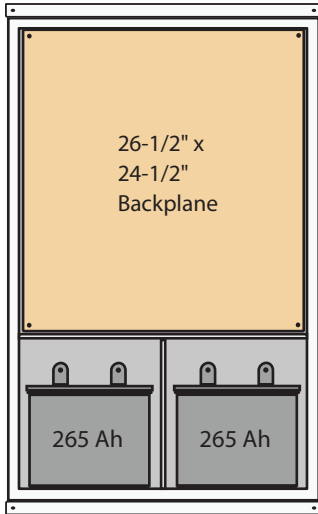

### Standard MEGA-BOX Enclosures Sizes and Options

**42S-2 MEGA-BOX**  
42" x 16 1/2" x 25"

**48S-2 MEGA-BOX**  
48" x 16 1/2" x 25"

**56S-2 MEGA-BOX**  
56" x 16 1/2" x 25"

**56S-3 MEGA-BOX**  
48" x 16 1/2" x 25"

**62S-3 MEGA-BOX**  
48" x 16 1/2" x 25"

**42-2 Double Wide MEGA-BOX**  
42" x 27 1/2" x 25"

**42-4 Double Wide MEGA-BOX**  
42" x 27 1/2" x 25"

**48-4 Double Wide MEGA-BOX**  
48" x 27 1/2" x 25"

**56-2 Double Wide MEGA-BOX**  
56" x 27 1/2" x 25"

**56-6 Double Wide MEGA-BOX**  
56" x 27 1/2" x 25"

**62-6 Double Wide MEGA-BOX**  
62" x 27 1/2" x 25"

Solarcraft, Inc. is located southwest of Houston in Stafford, Texas.

**Solarcraft, Inc.**  
4007C Greenbriar Drive  
Stafford, Texas 77477