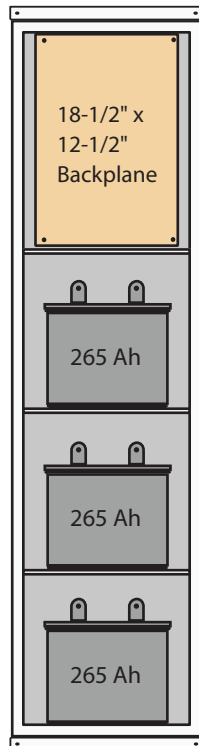

### Standard MEGA-BOX Enclosures Sizes and Options

**42S-2 MEGA-BOX**  
42" x 16 1/2" x 25"

**48S-2 MEGA-BOX**  
48" x 16 1/2" x 25"

**56S-2 MEGA-BOX**  
56" x 16 1/2" x 25"

**56S-3 MEGA-BOX**  
48" x 16 1/2" x 25"

**62S-3 MEGA-BOX**  
48" x 16 1/2" x 25"

**42-2 Double Wide MEGA-BOX**  
42" x 27 1/2" x 25"

**42-4 Double Wide MEGA-BOX**  
42" x 27 1/2" x 25"

**48-4 Double Wide MEGA-BOX**  
48" x 27 1/2" x 25"

**56-2 Double Wide MEGA-BOX**  
56" x 27 1/2" x 25"

**56-6 Double Wide MEGA-BOX**  
56" x 27 1/2" x 25"

**62-6 Double Wide MEGA-BOX**  
62" x 27 1/2" x 25"

Solarcraft, Inc. is located southwest of Houston in Stafford, Texas.

**Solarcraft, Inc.**  
4007C Greenbriar Drive  
Stafford, Texas 77477