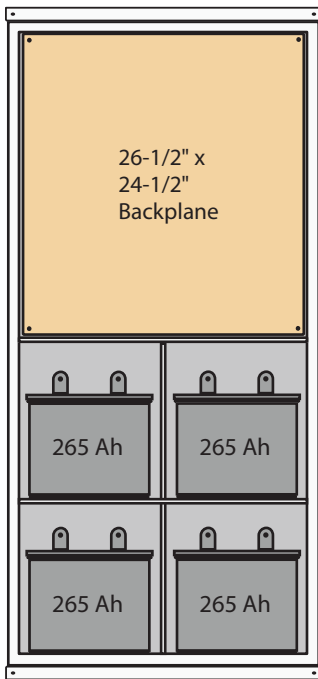

### Standard MEGA-BOX Enclosures Sizes and Options

**42S-2 MEGA-BOX**  
42" x 16 1/2" x 25"

**48S-2 MEGA-BOX**  
48" x 16 1/2" x 25"

**56S-2 MEGA-BOX**  
56" x 16 1/2" x 25"

**56S-3 MEGA-BOX**  
48" x 16 1/2" x 25"

**62S-3 MEGA-BOX**  
48" x 16 1/2" x 25"

**42-2 Double Wide MEGA-BOX**  
42" x 27 1/2" x 25"

**42-4 Double Wide MEGA-BOX**  
42" x 27 1/2" x 25"

**48-4 Double Wide MEGA-BOX**  
48" x 27 1/2" x 25"

**56-2 Double Wide MEGA-BOX**  
56" x 27 1/2" x 25"

**56-6 Double Wide MEGA-BOX**  
56" x 27 1/2" x 25"

**62-6 Double Wide MEGA-BOX**  
62" x 27 1/2" x 25"

Solarcraft, Inc. is located southwest of Houston in Stafford, Texas.

**Solarcraft, Inc.**  
4007C Greenbriar Drive  
Stafford, Texas 77477