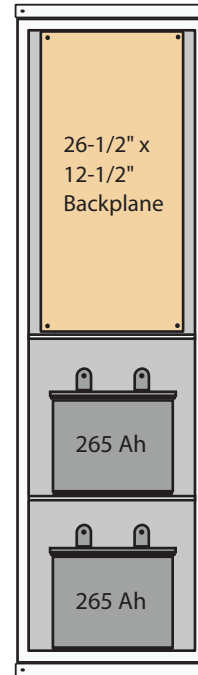

### Standard MEGA-BOX Enclosures Sizes and Options

**42S-2 MEGA-BOX**  
42" x 16 1/2" x 25"

**48S-2 MEGA-BOX**  
48" x 16 1/2" x 25"

**56S-2 MEGA-BOX**  
56" x 16 1/2" x 25"

**56S-3 MEGA-BOX**  
48" x 16 1/2" x 25"

**62S-3 MEGA-BOX**  
48" x 16 1/2" x 25"

**42-2 Double Wide MEGA-BOX**  
42" x 27 1/2" x 25"

**42-4 Double Wide MEGA-BOX**  
42" x 27 1/2" x 25"

**48-4 Double Wide MEGA-BOX**  
48" x 27 1/2" x 25"

**56-2 Double Wide MEGA-BOX**  
56" x 27 1/2" x 25"

**56-6 Double Wide MEGA-BOX**  
56" x 27 1/2" x 25"

**62-6 Double Wide MEGA-BOX**  
62" x 27 1/2" x 25"

Solarcraft, Inc. is located southwest of Houston in Stafford, Texas.

**Solarcraft, Inc.**  
4007C Greenbriar Drive  
Stafford, Texas 77477