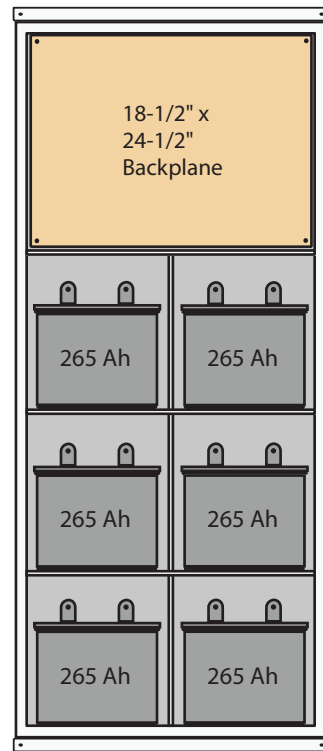

### Standard MEGA-BOX Enclosures Sizes and Options

**42S-2 MEGA-BOX**  
42" x 16 1/2" x 25"

**48S-2 MEGA-BOX**  
48" x 16 1/2" x 25"

**56S-2 MEGA-BOX**  
56" x 16 1/2" x 25"

**56S-3 MEGA-BOX**  
48" x 16 1/2" x 25"

**62S-3 MEGA-BOX**  
48" x 16 1/2" x 25"

**42-2 Double Wide MEGA-BOX**  
42" x 27 1/2" x 25"

**42-4 Double Wide MEGA-BOX**  
42" x 27 1/2" x 25"

**48-4 Double Wide MEGA-BOX**  
48" x 27 1/2" x 25"

**56-2 Double Wide MEGA-BOX**  
56" x 27 1/2" x 25"

**56-6 Double Wide MEGA-BOX**  
56" x 27 1/2" x 25"

**62-6 Double Wide MEGA-BOX**  
62" x 27 1/2" x 25"

Solarcraft, Inc. is located southwest of Houston in Stafford, Texas.

**Solarcraft, Inc.**  
4007C Greenbriar Drive  
Stafford, Texas 77477