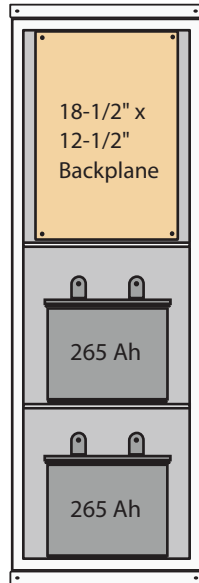

### Standard MEGA-BOX Enclosures Sizes and Options

**42S-2 MEGA-BOX**  
42" x 16 1/2" x 25"

**48S-2 MEGA-BOX**  
48" x 16 1/2" x 25"

**56S-2 MEGA-BOX**  
56" x 16 1/2" x 25"

**56S-3 MEGA-BOX**  
48" x 16 1/2" x 25"

**62S-3 MEGA-BOX**  
48" x 16 1/2" x 25"

**42-2 Double Wide MEGA-BOX**  
42" x 27 1/2" x 25"

**42-4 Double Wide MEGA-BOX**  
42" x 27 1/2" x 25"

**48-4 Double Wide MEGA-BOX**  
48" x 27 1/2" x 25"

**56-2 Double Wide MEGA-BOX**  
56" x 27 1/2" x 25"

**56-6 Double Wide MEGA-BOX**  
56" x 27 1/2" x 25"

**62-6 Double Wide MEGA-BOX**  
62" x 27 1/2" x 25"

Solarcraft, Inc. is located southwest of Houston in Stafford, Texas.

**Solarcraft, Inc.**  
4007C Greenbriar Drive  
Stafford, Texas 77477