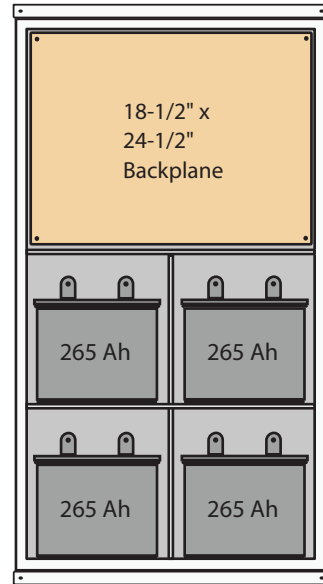

### Standard MEGA-BOX Enclosures Sizes and Options

**42S-2 MEGA-BOX**  
42" x 16 1/2" x 25"

**48S-2 MEGA-BOX**  
48" x 16 1/2" x 25"

**56S-2 MEGA-BOX**  
56" x 16 1/2" x 25"

**56S-3 MEGA-BOX**  
48" x 16 1/2" x 25"

**62S-3 MEGA-BOX**  
48" x 16 1/2" x 25"

**42-2 Double Wide MEGA-BOX**  
42" x 27 1/2" x 25"

**42-4 Double Wide MEGA-BOX**  
42" x 27 1/2" x 25"

**48-4 Double Wide MEGA-BOX**  
48" x 27 1/2" x 25"

**56-2 Double Wide MEGA-BOX**  
56" x 27 1/2" x 25"

**56-6 Double Wide MEGA-BOX**  
56" x 27 1/2" x 25"

**62-6 Double Wide MEGA-BOX**  
62" x 27 1/2" x 25"

Solarcraft, Inc. is located southwest of Houston in Stafford, Texas.

**Solarcraft, Inc.**  
4007C Greenbriar Drive  
Stafford, Texas 77477