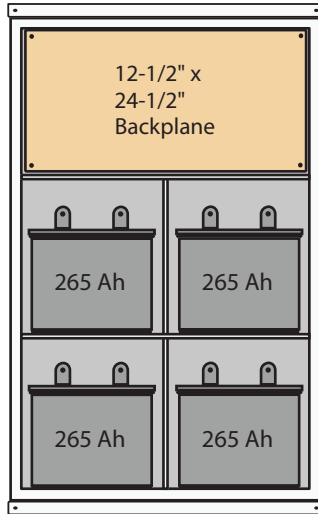

### Standard MEGA-BOX Enclosures Sizes and Options

**42S-2 MEGA-BOX**  
42" x 16 1/2" x 25"

**48S-2 MEGA-BOX**  
48" x 16 1/2" x 25"

**56S-2 MEGA-BOX**  
56" x 16 1/2" x 25"

**56S-3 MEGA-BOX**  
48" x 16 1/2" x 25"

**62S-3 MEGA-BOX**  
48" x 16 1/2" x 25"

**42-2 Double Wide MEGA-BOX**  
42" x 27 1/2" x 25"

**42-4 Double Wide MEGA-BOX**  
42" x 27 1/2" x 25"

**48-4 Double Wide MEGA-BOX**  
48" x 27 1/2" x 25"

**56-2 Double Wide MEGA-BOX**  
56" x 27 1/2" x 25"

**56-6 Double Wide MEGA-BOX**  
56" x 27 1/2" x 25"

**62-6 Double Wide MEGA-BOX**  
62" x 27 1/2" x 25"

Solarcraft, Inc. is located southwest of Houston in Stafford, Texas.

**Solarcraft, Inc.**  
4007C Greenbriar Drive  
Stafford, Texas 77477