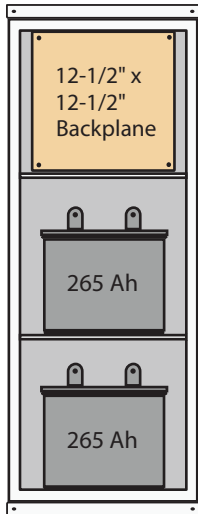

### Standard MEGA-BOX Enclosures Sizes and Options

**42S-2 MEGA-BOX**  
42" x 16 1/2" x 25"

**48S-2 MEGA-BOX**  
48" x 16 1/2" x 25"

**56S-2 MEGA-BOX**  
56" x 16 1/2" x 25"

**56S-3 MEGA-BOX**  
48" x 16 1/2" x 25"

**62S-3 MEGA-BOX**  
48" x 16 1/2" x 25"

**42-2 Double Wide MEGA-BOX**  
42" x 27 1/2" x 25"

**42-4 Double Wide MEGA-BOX**  
42" x 27 1/2" x 25"

**48-4 Double Wide MEGA-BOX**  
48" x 27 1/2" x 25"

**56-2 Double Wide MEGA-BOX**  
56" x 27 1/2" x 25"

**56-6 Double Wide MEGA-BOX**  
56" x 27 1/2" x 25"

**62-6 Double Wide MEGA-BOX**  
62" x 27 1/2" x 25"

Solarcraft, Inc. is located southwest of Houston in Stafford, Texas.

**Solarcraft, Inc.**  
4007C Greenbriar Drive  
Stafford, Texas 77477