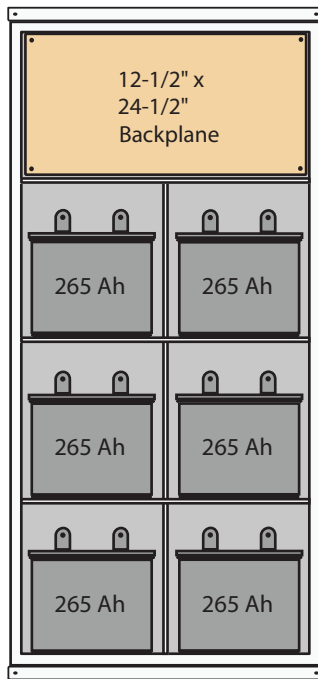

### Standard MEGA-BOX Enclosures Sizes and Options

**42S-2 MEGA-BOX**  
42" x 16 1/2" x 25"

**48S-2 MEGA-BOX**  
48" x 16 1/2" x 25"

**56S-2 MEGA-BOX**  
56" x 16 1/2" x 25"

**56S-3 MEGA-BOX**  
48" x 16 1/2" x 25"

**62S-3 MEGA-BOX**  
48" x 16 1/2" x 25"

**42-2 Double Wide MEGA-BOX**  
42" x 27 1/2" x 25"

**42-4 Double Wide MEGA-BOX**  
42" x 27 1/2" x 25"

**48-4 Double Wide MEGA-BOX**  
48" x 27 1/2" x 25"

**56-2 Double Wide MEGA-BOX**  
56" x 27 1/2" x 25"

**56-6 Double Wide MEGA-BOX**  
56" x 27 1/2" x 25"

**62-6 Double Wide MEGA-BOX**  
62" x 27 1/2" x 25"

Solarcraft, Inc. is located southwest of Houston in Stafford, Texas.

**Solarcraft, Inc.**  
4007C Greenbriar Drive  
Stafford, Texas 77477