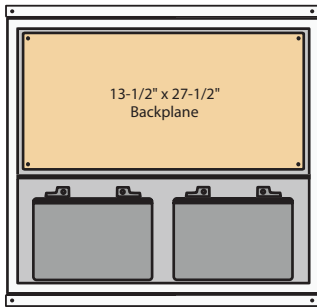

Standard TRONIX-BOX Enclosures

Sizes and Options

27" TRONIX-BOX
27" x 16 1/2" x 10 1/2"

35" TRONIX-BOX
35" x 16 1/2" x 10 1/2"

43" TRONIX-BOX
43" x 16 1/2" x 10 1/2"

27" Double Wide TRONIX-BOX
27" x 30 1/2" x 10 1/2"

35" Double Wide TRONIX-BOX
35" x 30 1/2" x 10 1/2"

43" Double Wide TRONIX-BOX
43" x 30 1/2" x 10 1/2"

51" TRONIX-BOX
51" x 30 1/2" x 10 1/2"

51" Double Wide TRONIX-BOX
51" x 30 1/2" x 10 1/2"

Solarcraft, Inc.
4007C Greenbriar Drive
Stafford, Texas 77477
877-340-1224 toll free
281-340-1224 local
281-340-1230 fax
www.solarcraft.net