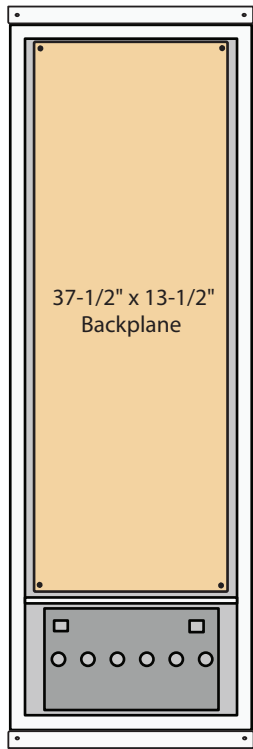

Standard Single Wide UNI-BOX Enclosures Sizes and Options

32-1 UNI-BOX
32" x 16" x 13 1/4"

32-2 UNI-BOX
32" x 16" x 13 1/4"

40-1 UNI-BOX
40" x 16" x 13 1/4"

40-2 UNI-BOX
40" x 16" x 13 1/4"

40-3 UNI-BOX
40" x 16" x 13 1/4"

48-1 UNI-BOX
48" x 16" x 13 1/4"

48-2 UNI-BOX
48" x 16" x 13 1/4"

48-3 UNI-BOX
48" x 16" x 13 1/4"

48-4 UNI-BOX
48" x 16" x 13 1/4"

56-2 UNI-BOX
56" x 16" x 13 1/4"

56-3 UNI-BOX
56" x 16" x 13 1/4"

56-4 UNI-BOX
56" x 16" x 13 1/4"

65-3 UNI-BOX
65" x 16" x 13 1/4"

65-4 UNI-BOX
65" x 16" x 13 1/4"

65-5 UNI-BOX
65" x 16" x 13 1/4"

65-6 UNI-BOX
65" x 16" x 13 1/4"

73-4 UNI-BOX
73" x 16" x 13 1/4"

73-5 UNI-BOX
73" x 16" x 13 1/4"

73-6 UNI-BOX
73" x 16" x 13 1/4"