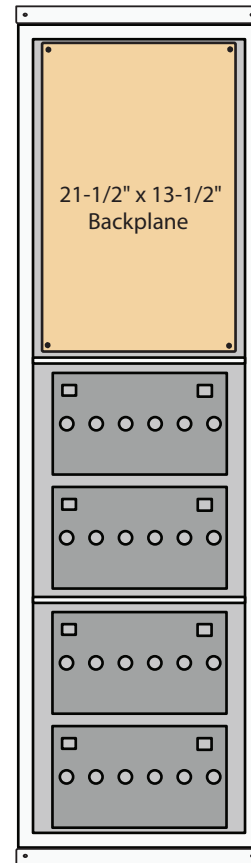

Standard Single Wide UNI-BOX Enclosures Sizes and Options

32-1 UNI-BOX
32" x 16" x 13 1/4"

32-2 UNI-BOX
32" x 16" x 13 1/4"

40-1 UNI-BOX
40" x 16" x 13 1/4"

40-2 UNI-BOX
40" x 16" x 13 1/4"

40-3 UNI-BOX
40" x 16" x 13 1/4"

48-1 UNI-BOX
48" x 16" x 13 1/4"

48-2 UNI-BOX
48" x 16" x 13 1/4"

48-3 UNI-BOX
48" x 16" x 13 1/4"

48-4 UNI-BOX
48" x 16" x 13 1/4"

56-2 UNI-BOX
56" x 16" x 13 1/4"

56-3 UNI-BOX
56" x 16" x 13 1/4"

56-4 UNI-BOX
56" x 16" x 13 1/4"

65-3 UNI-BOX
65" x 16" x 13 1/4"

65-4 UNI-BOX
65" x 16" x 13 1/4"

65-5 UNI-BOX
65" x 16" x 13 1/4"

65-6 UNI-BOX
65" x 16" x 13 1/4"

73-4 UNI-BOX
73" x 16" x 13 1/4"

73-5 UNI-BOX
73" x 16" x 13 1/4"

73-6 UNI-BOX
73" x 16" x 13 1/4"