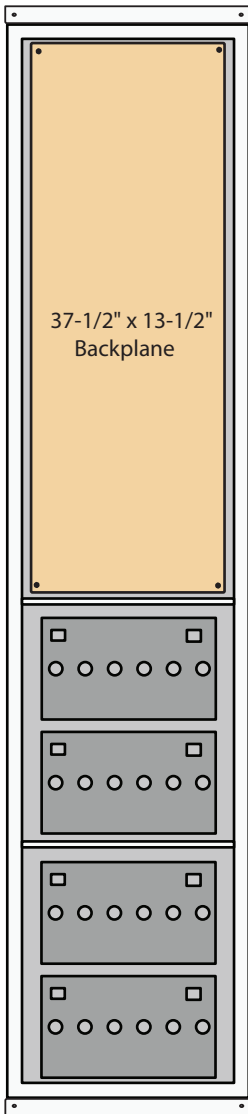

Standard Single Wide UNI-BOX Enclosures Sizes and Options

32-1 UNI-BOX
32" x 16" x 13 1/4"

32-2 UNI-BOX
32" x 16" x 13 1/4"

40-1 UNI-BOX
40" x 16" x 13 1/4"

40-2 UNI-BOX
40" x 16" x 13 1/4"

40-3 UNI-BOX
40" x 16" x 13 1/4"

48-1 UNI-BOX
48" x 16" x 13 1/4"

48-2 UNI-BOX
48" x 16" x 13 1/4"

48-3 UNI-BOX
48" x 16" x 13 1/4"

48-4 UNI-BOX
48" x 16" x 13 1/4"

56-2 UNI-BOX
56" x 16" x 13 1/4"

56-3 UNI-BOX
56" x 16" x 13 1/4"

56-4 UNI-BOX
56" x 16" x 13 1/4"

65-3 UNI-BOX
65" x 16" x 13 1/4"

65-4 UNI-BOX
65" x 16" x 13 1/4"

65-5 UNI-BOX
65" x 16" x 13 1/4"

65-6 UNI-BOX
65" x 16" x 13 1/4"

73-4 UNI-BOX
73" x 16" x 13 1/4"

73-5 UNI-BOX
73" x 16" x 13 1/4"

73-6 UNI-BOX
73" x 16" x 13 1/4"