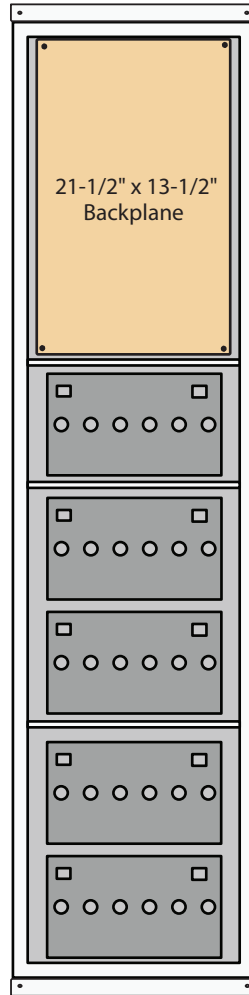

Standard Single Wide UNI-BOX Enclosures Sizes and Options

32-1 UNI-BOX
32" x 16" x 13 1/4"

32-2 UNI-BOX
32" x 16" x 13 1/4"

40-1 UNI-BOX
40" x 16" x 13 1/4"

40-2 UNI-BOX
40" x 16" x 13 1/4"

40-3 UNI-BOX
40" x 16" x 13 1/4"

48-1 UNI-BOX
48" x 16" x 13 1/4"

48-2 UNI-BOX
48" x 16" x 13 1/4"

48-3 UNI-BOX
48" x 16" x 13 1/4"

48-4 UNI-BOX
48" x 16" x 13 1/4"

56-2 UNI-BOX
56" x 16" x 13 1/4"

56-3 UNI-BOX
56" x 16" x 13 1/4"

56-4 UNI-BOX
56" x 16" x 13 1/4"

65-3 UNI-BOX
65" x 16" x 13 1/4"

65-4 UNI-BOX
65" x 16" x 13 1/4"

65-5 UNI-BOX
65" x 16" x 13 1/4"

65-6 UNI-BOX
65" x 16" x 13 1/4"

73-4 UNI-BOX
73" x 16" x 13 1/4"

73-5 UNI-BOX
73" x 16" x 13 1/4"

73-6 UNI-BOX
73" x 16" x 13 1/4"