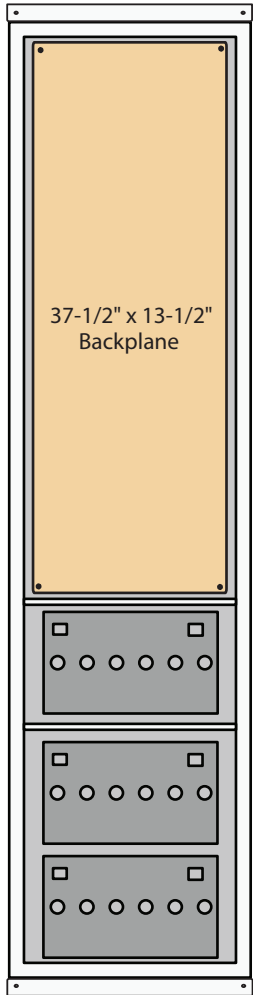

Standard Single Wide UNI-BOX Enclosures Sizes and Options

32-1 UNI-BOX
32" x 16" x 13 1/4"

32-2 UNI-BOX
32" x 16" x 13 1/4"

40-1 UNI-BOX
40" x 16" x 13 1/4"

40-2 UNI-BOX
40" x 16" x 13 1/4"

40-3 UNI-BOX
40" x 16" x 13 1/4"

48-1 UNI-BOX
48" x 16" x 13 1/4"

48-2 UNI-BOX
48" x 16" x 13 1/4"

48-3 UNI-BOX
48" x 16" x 13 1/4"

48-4 UNI-BOX
48" x 16" x 13 1/4"

56-2 UNI-BOX
56" x 16" x 13 1/4"

56-3 UNI-BOX
56" x 16" x 13 1/4"

56-4 UNI-BOX
56" x 16" x 13 1/4"

65-3 UNI-BOX
65" x 16" x 13 1/4"

65-4 UNI-BOX
65" x 16" x 13 1/4"

65-5 UNI-BOX
65" x 16" x 13 1/4"

65-6 UNI-BOX
65" x 16" x 13 1/4"

73-4 UNI-BOX
73" x 16" x 13 1/4"

73-5 UNI-BOX
73" x 16" x 13 1/4"

73-6 UNI-BOX
73" x 16" x 13 1/4"