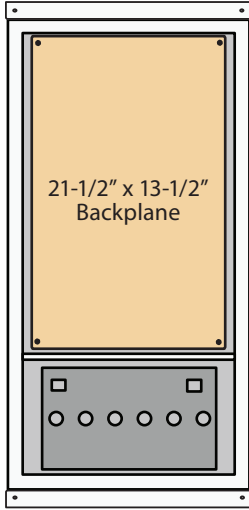

Standard Single Wide UNI-BOX Enclosures Sizes and Options

32-1 UNI-BOX
32" x 16" x 13 1/4"

32-2 UNI-BOX
32" x 16" x 13 1/4"

40-1 UNI-BOX
40" x 16" x 13 1/4"

40-2 UNI-BOX
40" x 16" x 13 1/4"

40-3 UNI-BOX
40" x 16" x 13 1/4"

48-1 UNI-BOX
48" x 16" x 13 1/4"

48-2 UNI-BOX
48" x 16" x 13 1/4"

48-3 UNI-BOX
48" x 16" x 13 1/4"

48-4 UNI-BOX
48" x 16" x 13 1/4"

56-2 UNI-BOX
56" x 16" x 13 1/4"

56-3 UNI-BOX
56" x 16" x 13 1/4"

56-4 UNI-BOX
56" x 16" x 13 1/4"

65-3 UNI-BOX
65" x 16" x 13 1/4"

65-4 UNI-BOX
65" x 16" x 13 1/4"

65-5 UNI-BOX
65" x 16" x 13 1/4"

65-6 UNI-BOX
65" x 16" x 13 1/4"

73-4 UNI-BOX
73" x 16" x 13 1/4"

73-5 UNI-BOX
73" x 16" x 13 1/4"

73-6 UNI-BOX
73" x 16" x 13 1/4"