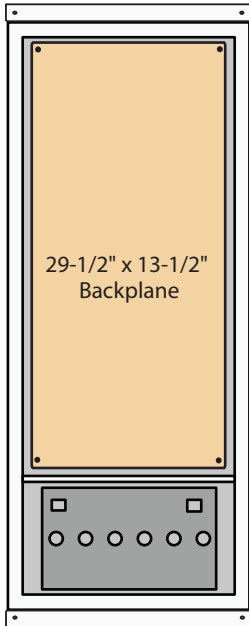

Standard Single Wide UNI-BOX Enclosures Sizes and Options

32-1 UNI-BOX
32" x 16" x 13 1/4"

32-2 UNI-BOX
32" x 16" x 13 1/4"

40-1 UNI-BOX
40" x 16" x 13 1/4"

40-2 UNI-BOX
40" x 16" x 13 1/4"

40-3 UNI-BOX
40" x 16" x 13 1/4"

48-1 UNI-BOX
48" x 16" x 13 1/4"

48-2 UNI-BOX
48" x 16" x 13 1/4"

48-3 UNI-BOX
48" x 16" x 13 1/4"

48-4 UNI-BOX
48" x 16" x 13 1/4"

56-2 UNI-BOX
56" x 16" x 13 1/4"

56-3 UNI-BOX
56" x 16" x 13 1/4"

56-4 UNI-BOX
56" x 16" x 13 1/4"

65-3 UNI-BOX
65" x 16" x 13 1/4"

65-4 UNI-BOX
65" x 16" x 13 1/4"

65-5 UNI-BOX
65" x 16" x 13 1/4"

65-6 UNI-BOX
65" x 16" x 13 1/4"

73-4 UNI-BOX
73" x 16" x 13 1/4"

73-5 UNI-BOX
73" x 16" x 13 1/4"

73-6 UNI-BOX
73" x 16" x 13 1/4"