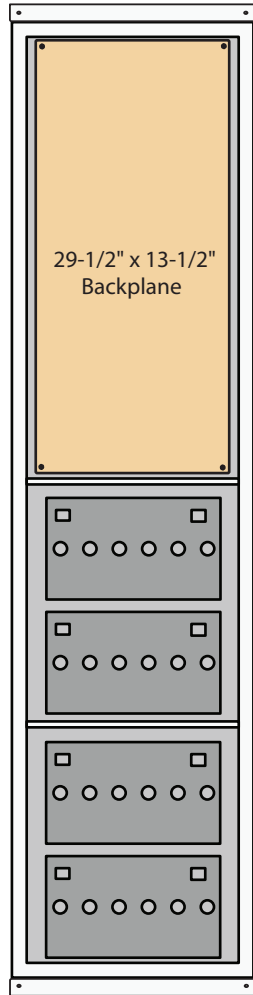

Standard Single Wide UNI-BOX Enclosures Sizes and Options

32-1 UNI-BOX
32" x 16" x 13 1/4"

32-2 UNI-BOX
32" x 16" x 13 1/4"

40-1 UNI-BOX
40" x 16" x 13 1/4"

40-2 UNI-BOX
40" x 16" x 13 1/4"

40-3 UNI-BOX
40" x 16" x 13 1/4"

48-1 UNI-BOX
48" x 16" x 13 1/4"

48-2 UNI-BOX
48" x 16" x 13 1/4"

48-3 UNI-BOX
48" x 16" x 13 1/4"

48-4 UNI-BOX
48" x 16" x 13 1/4"

56-2 UNI-BOX
56" x 16" x 13 1/4"

56-3 UNI-BOX
56" x 16" x 13 1/4"

56-4 UNI-BOX
56" x 16" x 13 1/4"

65-3 UNI-BOX
65" x 16" x 13 1/4"

65-4 UNI-BOX
65" x 16" x 13 1/4"

65-5 UNI-BOX
65" x 16" x 13 1/4"

65-6 UNI-BOX
65" x 16" x 13 1/4"

73-4 UNI-BOX
73" x 16" x 13 1/4"

73-5 UNI-BOX
73" x 16" x 13 1/4"

73-6 UNI-BOX
73" x 16" x 13 1/4"