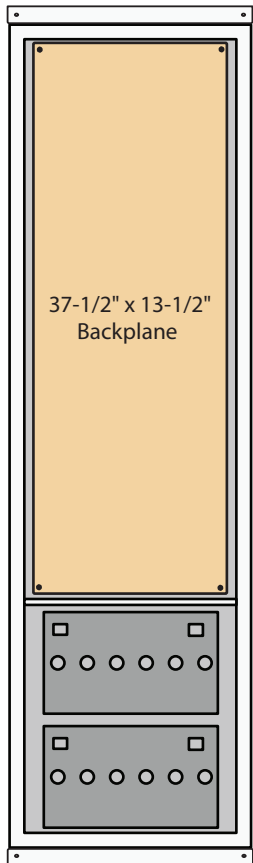

Standard Single Wide UNI-BOX Enclosures Sizes and Options

32-1 UNI-BOX
32" x 16" x 13 1/4"

32-2 UNI-BOX
32" x 16" x 13 1/4"

40-1 UNI-BOX
40" x 16" x 13 1/4"

40-2 UNI-BOX
40" x 16" x 13 1/4"

40-3 UNI-BOX
40" x 16" x 13 1/4"

48-1 UNI-BOX
48" x 16" x 13 1/4"

48-2 UNI-BOX
48" x 16" x 13 1/4"

48-3 UNI-BOX
48" x 16" x 13 1/4"

48-4 UNI-BOX
48" x 16" x 13 1/4"

56-2 UNI-BOX
56" x 16" x 13 1/4"

56-3 UNI-BOX
56" x 16" x 13 1/4"

56-4 UNI-BOX
56" x 16" x 13 1/4"

65-3 UNI-BOX
65" x 16" x 13 1/4"

65-4 UNI-BOX
65" x 16" x 13 1/4"

65-5 UNI-BOX
65" x 16" x 13 1/4"

65-6 UNI-BOX
65" x 16" x 13 1/4"

73-4 UNI-BOX
73" x 16" x 13 1/4"

73-5 UNI-BOX
73" x 16" x 13 1/4"

73-6 UNI-BOX
73" x 16" x 13 1/4"