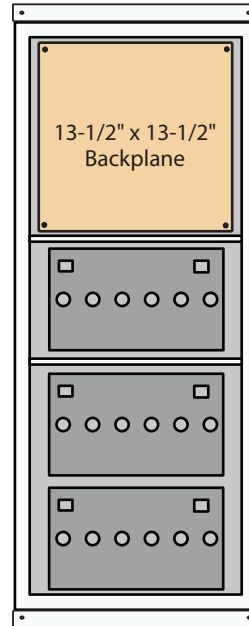

Standard Single Wide UNI-BOX Enclosures Sizes and Options

32-1 UNI-BOX
32" x 16" x 13 1/4"

32-2 UNI-BOX
32" x 16" x 13 1/4"

40-1 UNI-BOX
40" x 16" x 13 1/4"

40-2 UNI-BOX
40" x 16" x 13 1/4"

40-3 UNI-BOX
40" x 16" x 13 1/4"

48-1 UNI-BOX
48" x 16" x 13 1/4"

48-2 UNI-BOX
48" x 16" x 13 1/4"

48-3 UNI-BOX
48" x 16" x 13 1/4"

48-4 UNI-BOX
48" x 16" x 13 1/4"

56-2 UNI-BOX
56" x 16" x 13 1/4"

56-3 UNI-BOX
56" x 16" x 13 1/4"

56-4 UNI-BOX
56" x 16" x 13 1/4"

65-3 UNI-BOX
65" x 16" x 13 1/4"

65-4 UNI-BOX
65" x 16" x 13 1/4"

65-5 UNI-BOX
65" x 16" x 13 1/4"

65-6 UNI-BOX
65" x 16" x 13 1/4"

73-4 UNI-BOX
73" x 16" x 13 1/4"

73-5 UNI-BOX
73" x 16" x 13 1/4"

73-6 UNI-BOX
73" x 16" x 13 1/4"