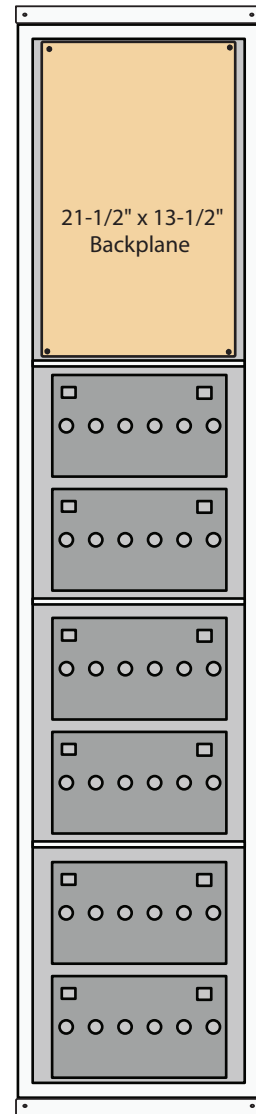

Standard Single Wide UNI-BOX Enclosures Sizes and Options

32-1 UNI-BOX
32" x 16" x 13 1/4"

32-2 UNI-BOX
32" x 16" x 13 1/4"

40-1 UNI-BOX
40" x 16" x 13 1/4"

40-2 UNI-BOX
40" x 16" x 13 1/4"

40-3 UNI-BOX
40" x 16" x 13 1/4"

48-1 UNI-BOX
48" x 16" x 13 1/4"

48-2 UNI-BOX
48" x 16" x 13 1/4"

48-3 UNI-BOX
48" x 16" x 13 1/4"

48-4 UNI-BOX
48" x 16" x 13 1/4"

56-2 UNI-BOX
56" x 16" x 13 1/4"

56-3 UNI-BOX
56" x 16" x 13 1/4"

56-4 UNI-BOX
56" x 16" x 13 1/4"

65-3 UNI-BOX
65" x 16" x 13 1/4"

65-4 UNI-BOX
65" x 16" x 13 1/4"

65-5 UNI-BOX
65" x 16" x 13 1/4"

65-6 UNI-BOX
65" x 16" x 13 1/4"

73-4 UNI-BOX
73" x 16" x 13 1/4"

73-5 UNI-BOX
73" x 16" x 13 1/4"

73-6 UNI-BOX
73" x 16" x 13 1/4"