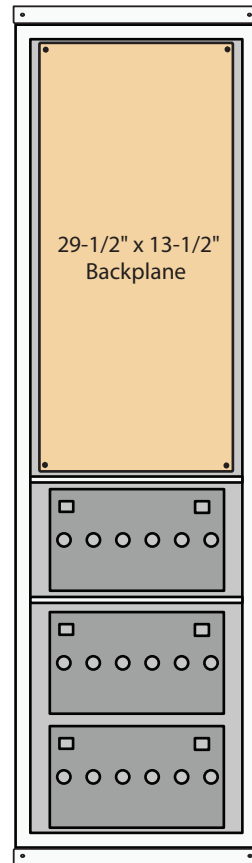

Standard Single Wide UNI-BOX Enclosures Sizes and Options

32-1 UNI-BOX
32" x 16" x 13 1/4"

32-2 UNI-BOX
32" x 16" x 13 1/4"

40-1 UNI-BOX
40" x 16" x 13 1/4"

40-2 UNI-BOX
40" x 16" x 13 1/4"

40-3 UNI-BOX
40" x 16" x 13 1/4"

48-1 UNI-BOX
48" x 16" x 13 1/4"

48-2 UNI-BOX
48" x 16" x 13 1/4"

48-3 UNI-BOX
48" x 16" x 13 1/4"

48-4 UNI-BOX
48" x 16" x 13 1/4"

56-2 UNI-BOX
56" x 16" x 13 1/4"

56-3 UNI-BOX
56" x 16" x 13 1/4"

56-4 UNI-BOX
56" x 16" x 13 1/4"

65-3 UNI-BOX
65" x 16" x 13 1/4"

65-4 UNI-BOX
65" x 16" x 13 1/4"

65-5 UNI-BOX
65" x 16" x 13 1/4"

65-6 UNI-BOX
65" x 16" x 13 1/4"

73-4 UNI-BOX
73" x 16" x 13 1/4"

73-5 UNI-BOX
73" x 16" x 13 1/4"

73-6 UNI-BOX
73" x 16" x 13 1/4"