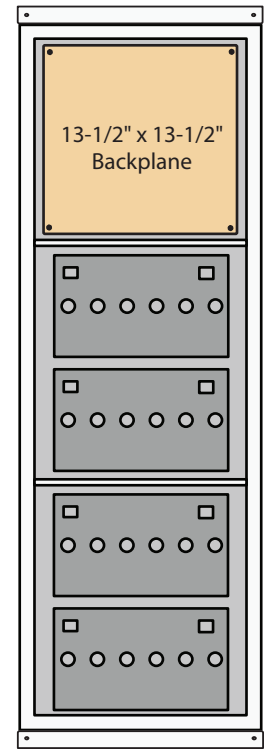

Standard Single Wide UNI-BOX Enclosures Sizes and Options

32-1 UNI-BOX
32" x 16" x 13 1/4"

32-2 UNI-BOX
32" x 16" x 13 1/4"

40-1 UNI-BOX
40" x 16" x 13 1/4"

40-2 UNI-BOX
40" x 16" x 13 1/4"

40-3 UNI-BOX
40" x 16" x 13 1/4"

48-1 UNI-BOX
48" x 16" x 13 1/4"

48-2 UNI-BOX
48" x 16" x 13 1/4"

48-3 UNI-BOX
48" x 16" x 13 1/4"

48-4 UNI-BOX
48" x 16" x 13 1/4"

56-2 UNI-BOX
56" x 16" x 13 1/4"

56-3 UNI-BOX
56" x 16" x 13 1/4"

56-4 UNI-BOX
56" x 16" x 13 1/4"

65-3 UNI-BOX
65" x 16" x 13 1/4"

65-4 UNI-BOX
65" x 16" x 13 1/4"

65-5 UNI-BOX
65" x 16" x 13 1/4"

65-6 UNI-BOX
65" x 16" x 13 1/4"

73-4 UNI-BOX
73" x 16" x 13 1/4"

73-5 UNI-BOX
73" x 16" x 13 1/4"

73-6 UNI-BOX
73" x 16" x 13 1/4"