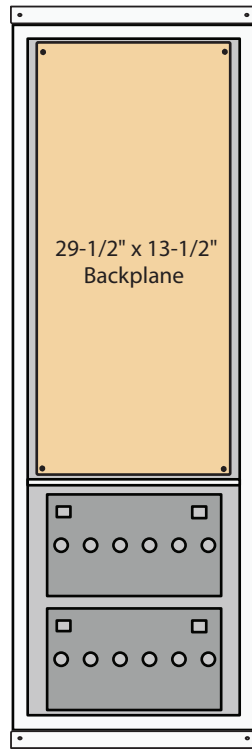

Standard Single Wide UNI-BOX Enclosures Sizes and Options

32-1 UNI-BOX
32" x 16" x 13 1/4"

32-2 UNI-BOX
32" x 16" x 13 1/4"

40-1 UNI-BOX
40" x 16" x 13 1/4"

40-2 UNI-BOX
40" x 16" x 13 1/4"

40-3 UNI-BOX
40" x 16" x 13 1/4"

48-1 UNI-BOX
48" x 16" x 13 1/4"

48-2 UNI-BOX
48" x 16" x 13 1/4"

48-3 UNI-BOX
48" x 16" x 13 1/4"

48-4 UNI-BOX
48" x 16" x 13 1/4"

56-2 UNI-BOX
56" x 16" x 13 1/4"

56-3 UNI-BOX
56" x 16" x 13 1/4"

56-4 UNI-BOX
56" x 16" x 13 1/4"

65-3 UNI-BOX
65" x 16" x 13 1/4"

65-4 UNI-BOX
65" x 16" x 13 1/4"

65-5 UNI-BOX
65" x 16" x 13 1/4"

65-6 UNI-BOX
65" x 16" x 13 1/4"

73-4 UNI-BOX
73" x 16" x 13 1/4"

73-5 UNI-BOX
73" x 16" x 13 1/4"

73-6 UNI-BOX
73" x 16" x 13 1/4"