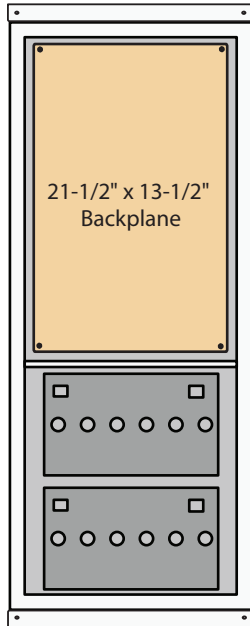

Standard Single Wide UNI-BOX Enclosures Sizes and Options

32-1 UNI-BOX
32" x 16" x 13 1/4"

32-2 UNI-BOX
32" x 16" x 13 1/4"

40-1 UNI-BOX
40" x 16" x 13 1/4"

40-2 UNI-BOX
40" x 16" x 13 1/4"

40-3 UNI-BOX
40" x 16" x 13 1/4"

48-1 UNI-BOX
48" x 16" x 13 1/4"

48-2 UNI-BOX
48" x 16" x 13 1/4"

48-3 UNI-BOX
48" x 16" x 13 1/4"

48-4 UNI-BOX
48" x 16" x 13 1/4"

56-2 UNI-BOX
56" x 16" x 13 1/4"

56-3 UNI-BOX
56" x 16" x 13 1/4"

56-4 UNI-BOX
56" x 16" x 13 1/4"

65-3 UNI-BOX
65" x 16" x 13 1/4"

65-4 UNI-BOX
65" x 16" x 13 1/4"

65-5 UNI-BOX
65" x 16" x 13 1/4"

65-6 UNI-BOX
65" x 16" x 13 1/4"

73-4 UNI-BOX
73" x 16" x 13 1/4"

73-5 UNI-BOX
73" x 16" x 13 1/4"

73-6 UNI-BOX
73" x 16" x 13 1/4"