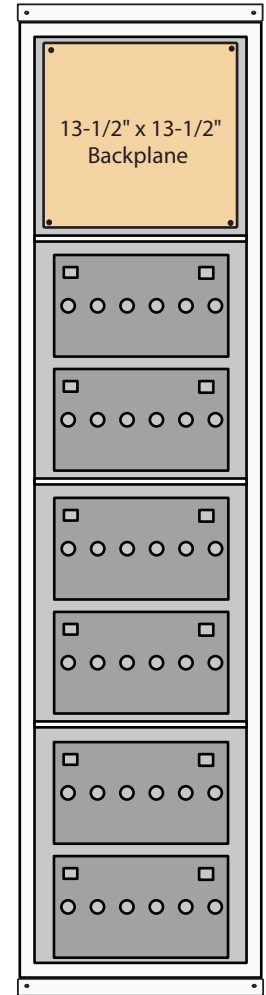

Standard Single Wide UNI-BOX Enclosures Sizes and Options

32-1 UNI-BOX
32" x 16" x 13 1/4"

32-2 UNI-BOX
32" x 16" x 13 1/4"

40-1 UNI-BOX
40" x 16" x 13 1/4"

40-2 UNI-BOX
40" x 16" x 13 1/4"

40-3 UNI-BOX
40" x 16" x 13 1/4"

48-1 UNI-BOX
48" x 16" x 13 1/4"

48-2 UNI-BOX
48" x 16" x 13 1/4"

48-3 UNI-BOX
48" x 16" x 13 1/4"

48-4 UNI-BOX
48" x 16" x 13 1/4"

56-2 UNI-BOX
56" x 16" x 13 1/4"

56-3 UNI-BOX
56" x 16" x 13 1/4"

56-4 UNI-BOX
56" x 16" x 13 1/4"

65-3 UNI-BOX
65" x 16" x 13 1/4"

65-4 UNI-BOX
65" x 16" x 13 1/4"

65-5 UNI-BOX
65" x 16" x 13 1/4"

65-6 UNI-BOX
65" x 16" x 13 1/4"

73-4 UNI-BOX
73" x 16" x 13 1/4"

73-5 UNI-BOX
73" x 16" x 13 1/4"

73-6 UNI-BOX
73" x 16" x 13 1/4"