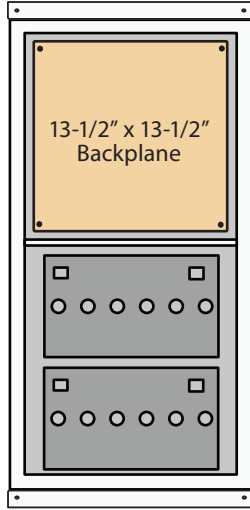

Standard Single Wide UNI-BOX Enclosures Sizes and Options

32-1 UNI-BOX
32" x 16" x 13 1/4"

32-2 UNI-BOX
32" x 16" x 13 1/4"

40-1 UNI-BOX
40" x 16" x 13 1/4"

40-2 UNI-BOX
40" x 16" x 13 1/4"

40-3 UNI-BOX
40" x 16" x 13 1/4"

48-1 UNI-BOX
48" x 16" x 13 1/4"

48-2 UNI-BOX
48" x 16" x 13 1/4"

48-3 UNI-BOX
48" x 16" x 13 1/4"

48-4 UNI-BOX
48" x 16" x 13 1/4"

56-2 UNI-BOX
56" x 16" x 13 1/4"

56-3 UNI-BOX
56" x 16" x 13 1/4"

56-4 UNI-BOX
56" x 16" x 13 1/4"

65-3 UNI-BOX
65" x 16" x 13 1/4"

65-4 UNI-BOX
65" x 16" x 13 1/4"

65-5 UNI-BOX
65" x 16" x 13 1/4"

65-6 UNI-BOX
65" x 16" x 13 1/4"

73-4 UNI-BOX
73" x 16" x 13 1/4"

73-5 UNI-BOX
73" x 16" x 13 1/4"

73-6 UNI-BOX
73" x 16" x 13 1/4"