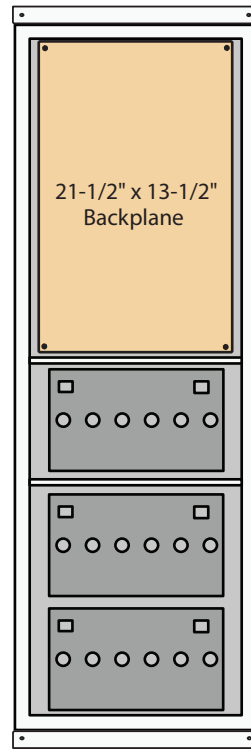

Standard Single Wide UNI-BOX Enclosures Sizes and Options

32-1 UNI-BOX
32" x 16" x 13 1/4"

32-2 UNI-BOX
32" x 16" x 13 1/4"

40-1 UNI-BOX
40" x 16" x 13 1/4"

40-2 UNI-BOX
40" x 16" x 13 1/4"

40-3 UNI-BOX
40" x 16" x 13 1/4"

48-1 UNI-BOX
48" x 16" x 13 1/4"

48-2 UNI-BOX
48" x 16" x 13 1/4"

48-3 UNI-BOX
48" x 16" x 13 1/4"

48-4 UNI-BOX
48" x 16" x 13 1/4"

56-2 UNI-BOX
56" x 16" x 13 1/4"

56-3 UNI-BOX
56" x 16" x 13 1/4"

56-4 UNI-BOX
56" x 16" x 13 1/4"

65-3 UNI-BOX
65" x 16" x 13 1/4"

65-4 UNI-BOX
65" x 16" x 13 1/4"

65-5 UNI-BOX
65" x 16" x 13 1/4"

65-6 UNI-BOX
65" x 16" x 13 1/4"

73-4 UNI-BOX
73" x 16" x 13 1/4"

73-5 UNI-BOX
73" x 16" x 13 1/4"

73-6 UNI-BOX
73" x 16" x 13 1/4"